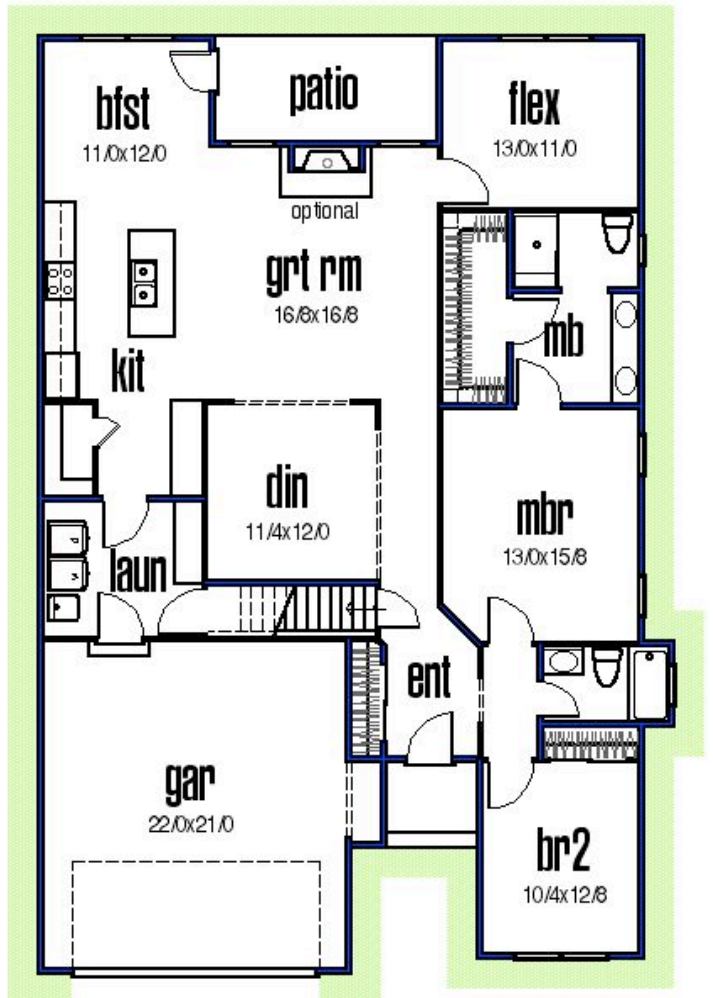

The "Breckenridge"

Coblentz
Homes
Where Quality Is Built

main floor plan

1810 sq. ft.

Villas at Taramina

Breckenridge Options

master suite option

master bath option

slab option